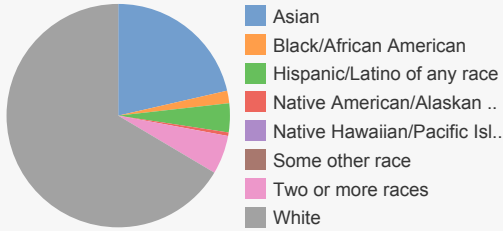

Your City Snapshot

A Tableau data visualization created by..

Select a city to view its snaps..

Mill Creek

Mill Creek - Snohomish County, WA

Race and ethnii..

Populati..

41.2 37.5 37.4