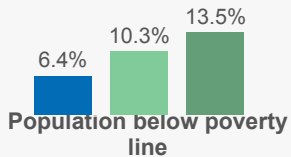

Your City Snapshot

A Tableau data visualization created by..

Select a city to view its snaps..

Mill Creek

Mill Creek - Snohomish County, WA

Race and ethnii..

Populati..

41.2 37.5 37.4