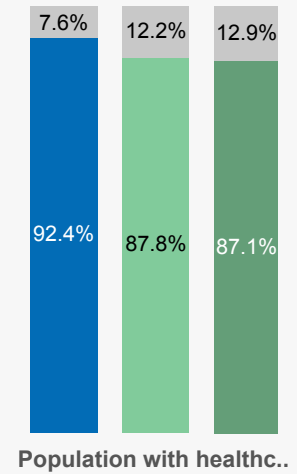

Your City Snapshot

A Tableau data visualization created by..

Select a city to view its snaps..

Mill Creek

Mill Creek - Snohomish County, WA

Race and ethnii..

Populati..

41.2 37.5 37.4

Median age

Educational attainm..

Average commute (mi..)

City County State

Data sources: US Census 2014 American Community Survey (2010 - 2014 5yr estimates), US Census 2010, US Census 2000