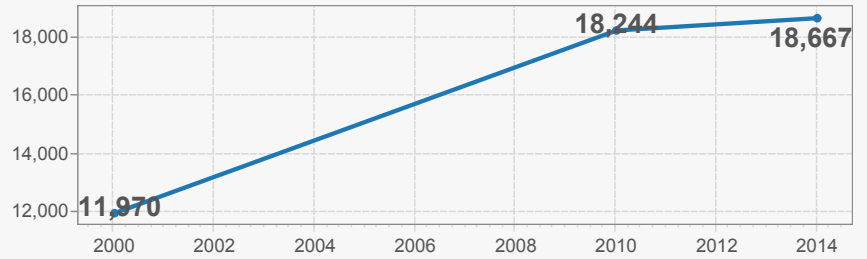

Your City Snapshot

A Tableau data visualization created by..

Select a city to view its snaps..

Mill Creek

Mill Creek - Snohomish County, WA

Race and ethnii..

Populati..

41.2 37.5 37.4