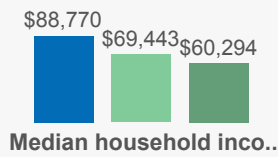

Your City Snapshot

A Tableau data visualization created by..

Select a city to view its snaps..

Mill Creek

Mill Creek - Snohomish County, WA

Race and ethnii..

Populati..

41.2 37.5 37.4