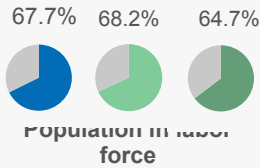

Your City Snapshot

A Tableau data visualization created by..

Select a city to view its snaps..

Mill Creek

Mill Creek - Snohomish County, WA

Race and ethnii..

Populati..

41.2 37.5 37.4