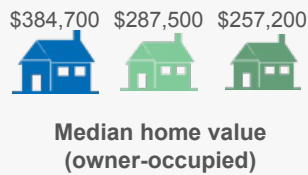

Your City Snapshot

A Tableau data visualization created by..

Select a city to view its snaps..

Mill Creek

Mill Creek - Snohomish County, WA

Race and ethnii..

Populati..

41.2 37.5 37.4