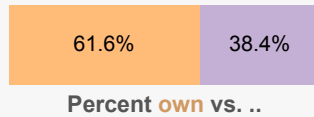

Your City Snapshot

A Tableau data visualization created by..

Select a city to view its snaps..

Mill Creek

Mill Creek - Snohomish County, WA

Race and ethnii..

Populati..

41.2 37.5 37.4