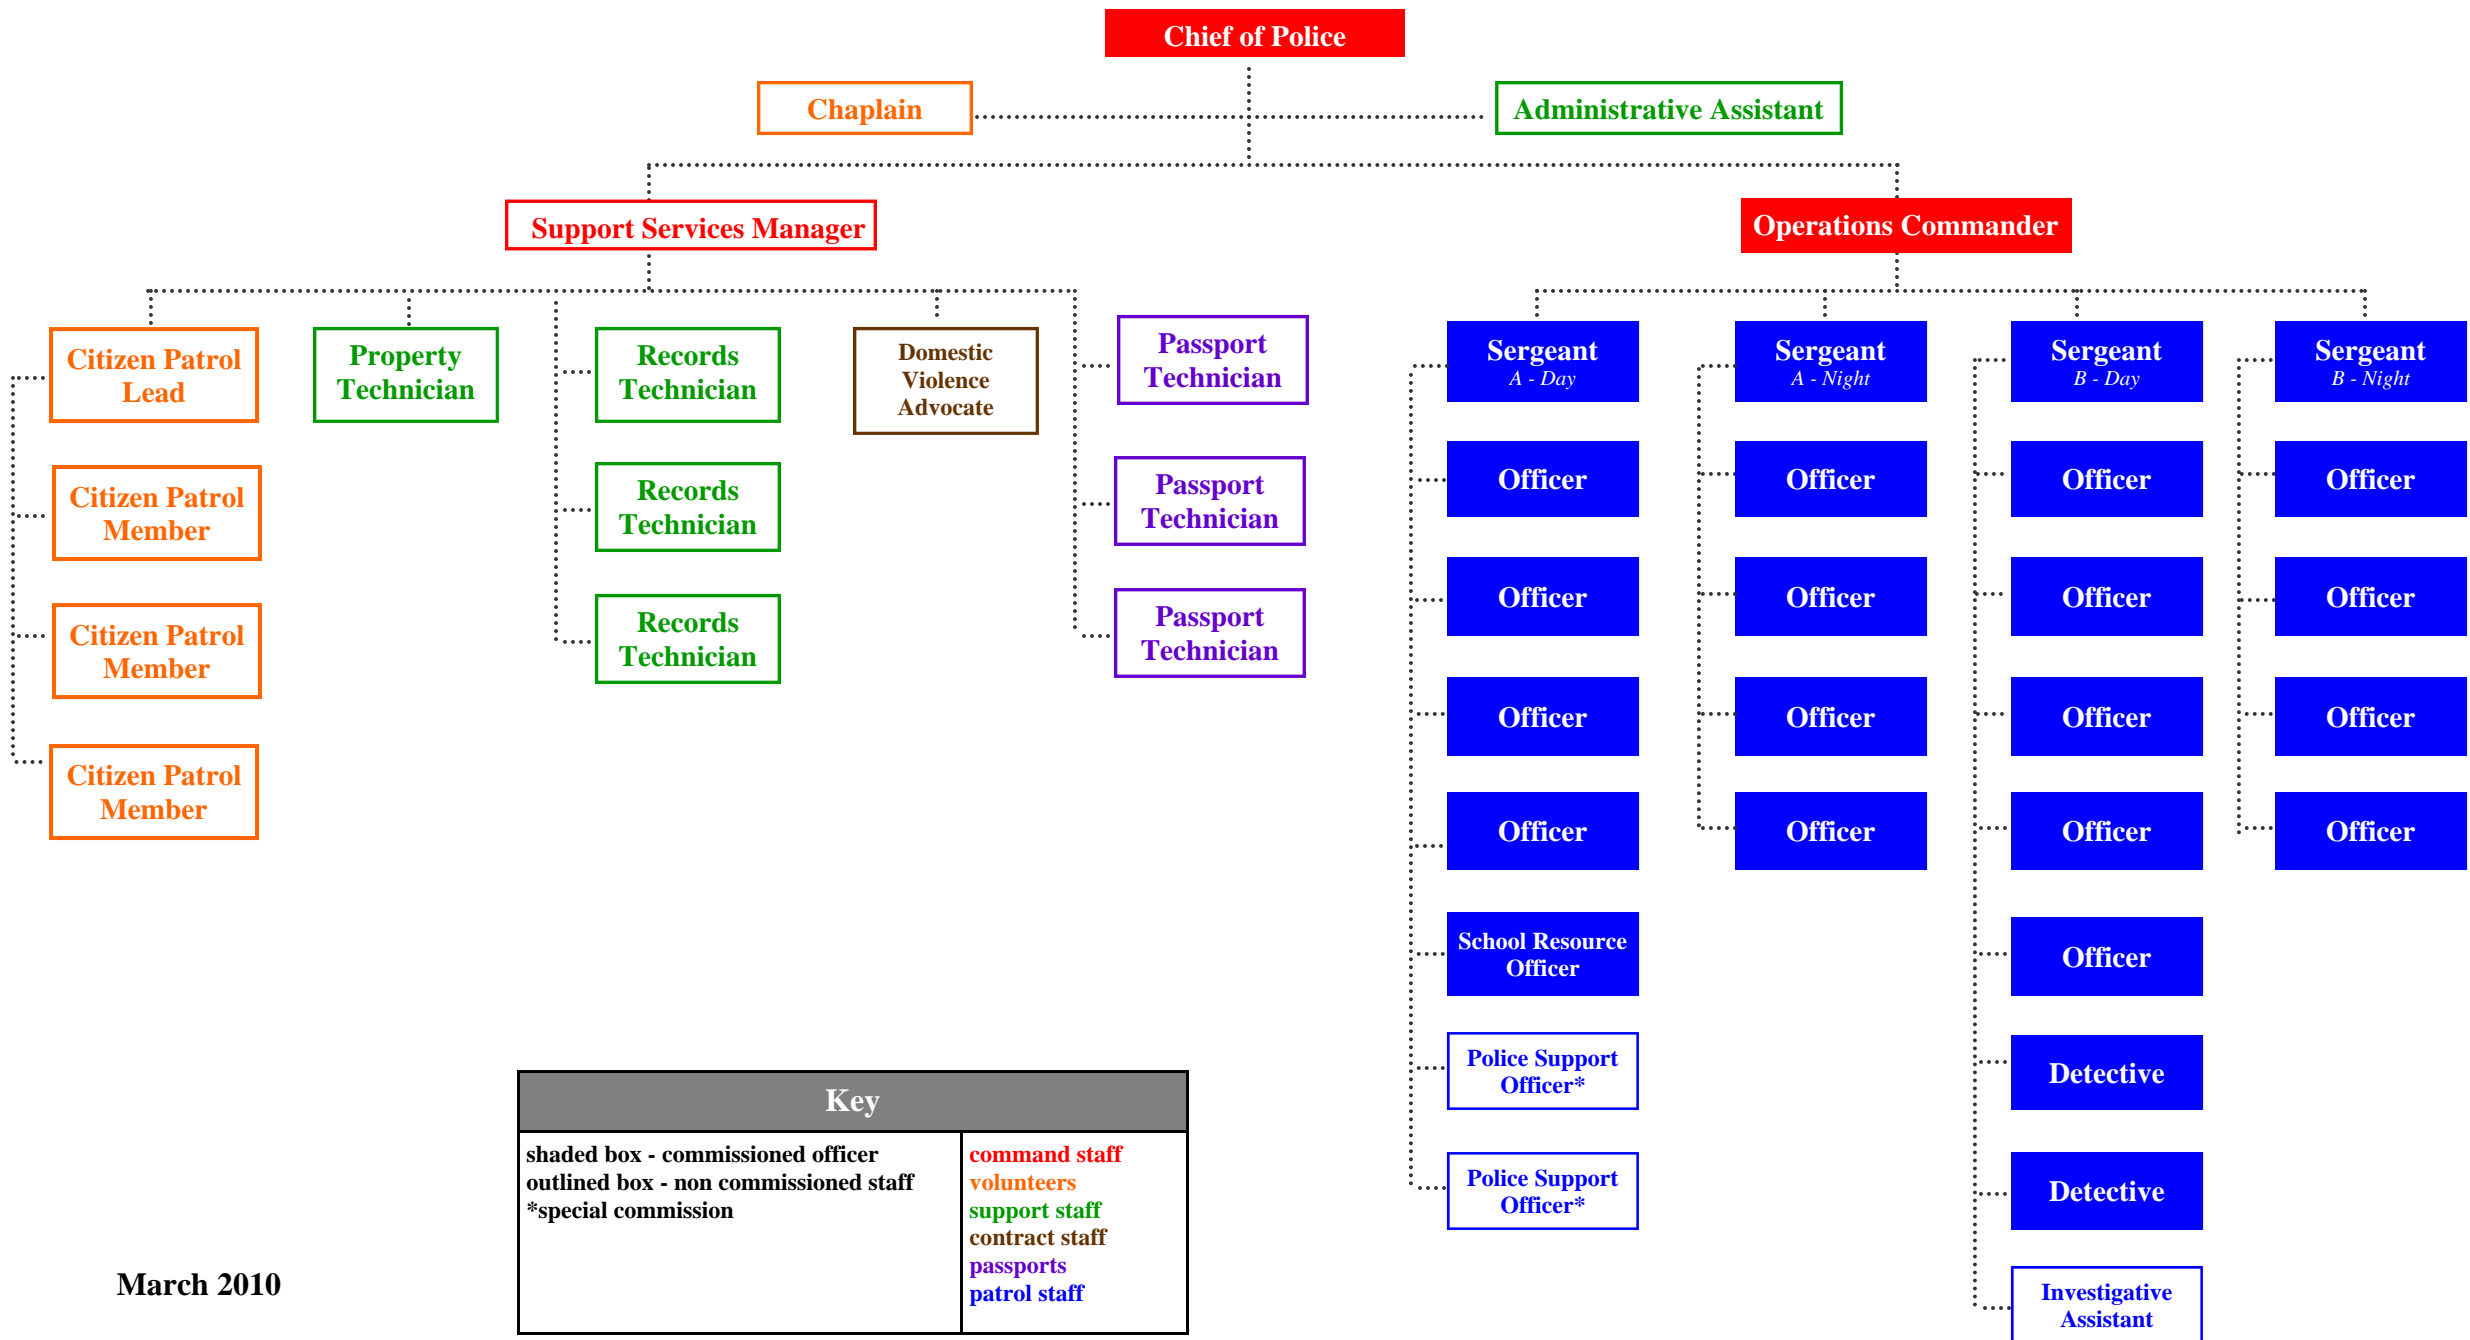

# 2010 Mill Creek Police Department Organizational Chart

Key	
shaded box - commissioned officer	command staff
outlined box - non commissioned staff	volunteers
*special commission	support staff
	contract staff
	passports
	patrol staff